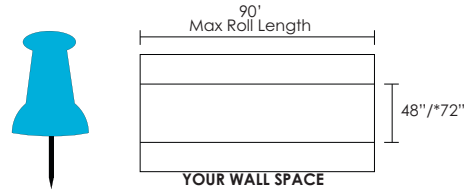

*Available In 48" and 72"

specifications

easy install

TackNow should be carefully inspected BEFORE CUTTING to confirm that the correct colour surface and quantity have been ordered and shipped. In order for your TackNow installation to be perfect it is important to prepare and pay attention to proper installation techniques for the material.