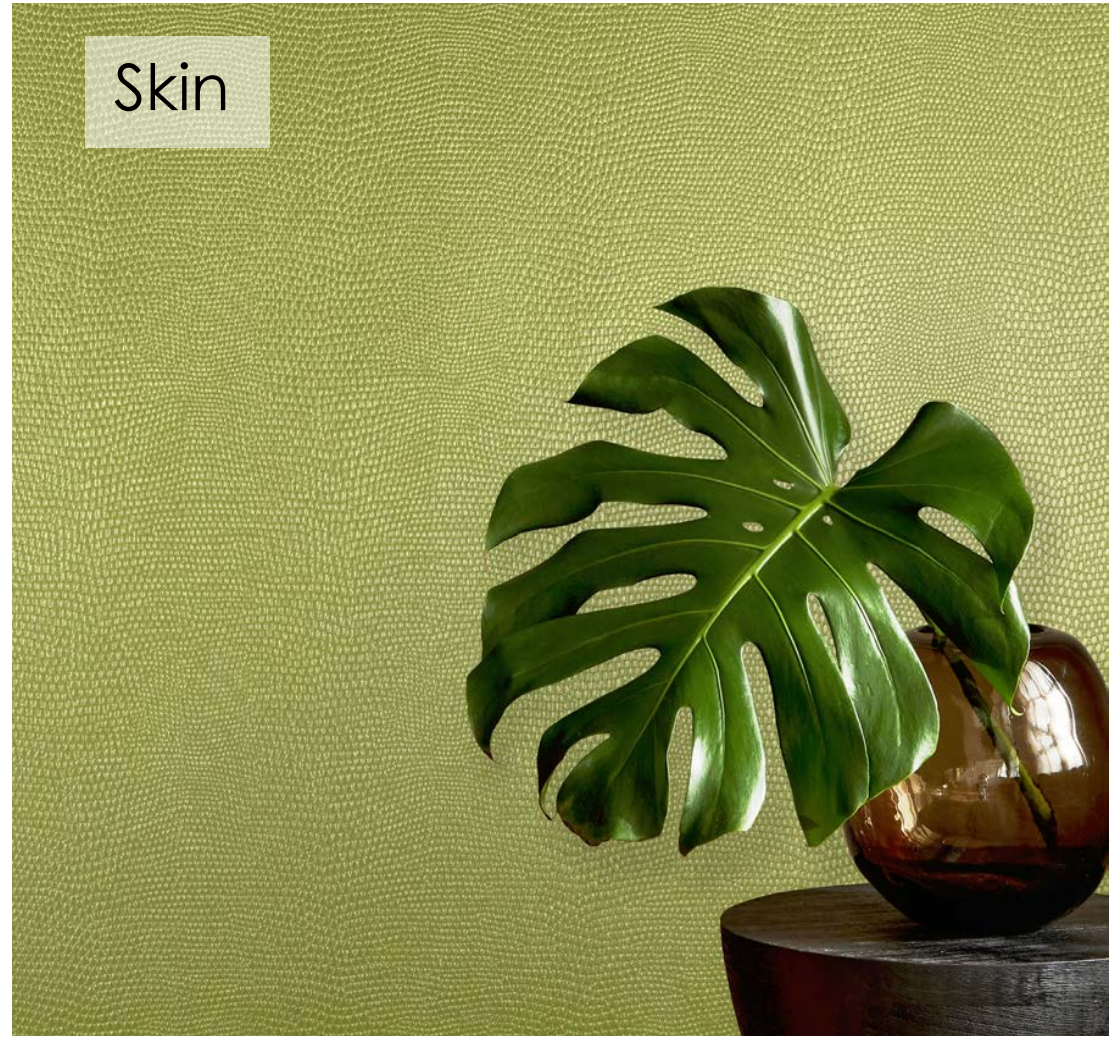

CM140-2719

CM140-2727

COMMAND WALLCOVERINGS

CM140-2726

CM140-2725

Skin

Weight: 20 oz | Width: 52/54" | Backing: Osnaburg | Match: Random
Reversible 30 LY Bolts | Class A Fire Rated | Custom Colors and Weights Available