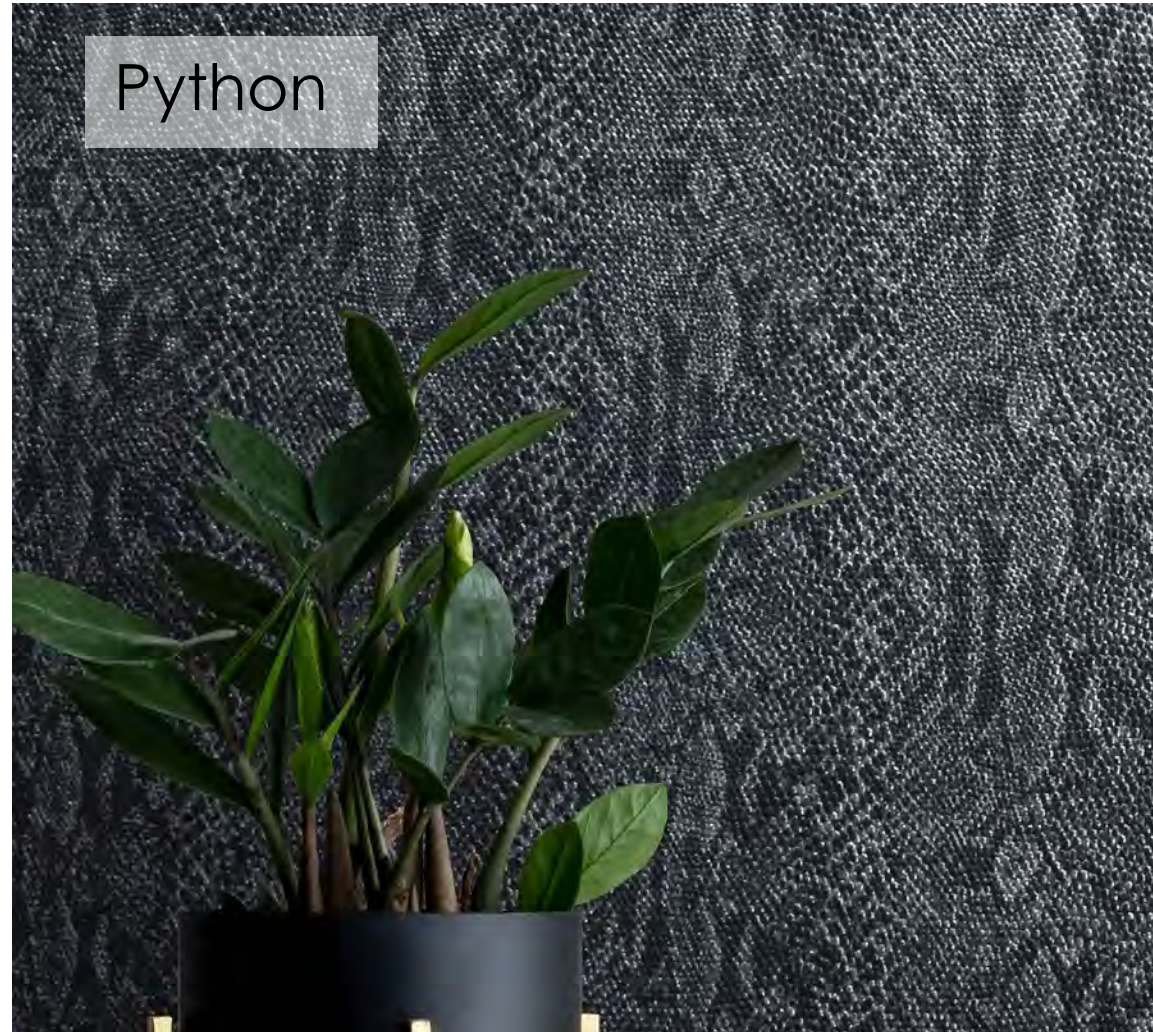

# COMMAND<sup>®</sup>

WALLCOVERINGS

CM141-2735

CM141-2734

Python

CM141-2729

Weight: 20 oz | Width: 52/54" | Backing: Osnaburg | Match: Random Reversible  
30 LY Bolts | Class A Fire Rated | Custom Colors and Weights Available