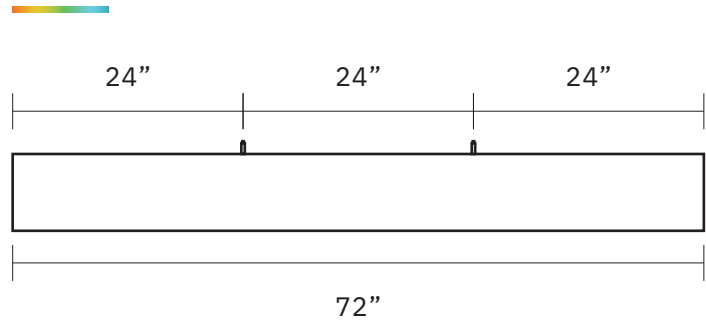

Olino

Front View

1:20 scale

Fabric Wrapped

GripLock® 15Z-1420e-394-T2
Cable Grippers Shown

1:20 scale

Fabric Wrapped