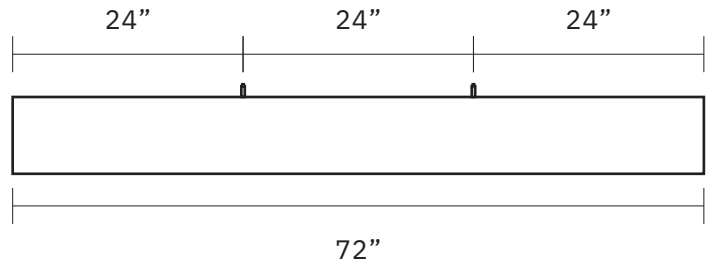

Olino

Front View

1:20 scale

Fabric Wrapped

GripLock® 15Z-1420e-394-T2 Cable Grippers Shown