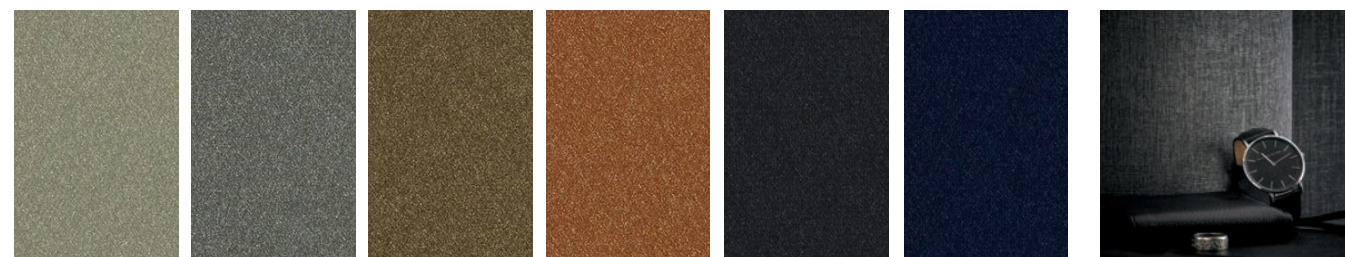

DN2-MTT-21 L'or Bleu DN2-MTT-22 French Taupe DN2-MTT-23 Golden Beaute DN2-MTT-24 Collioure DN2-MTT-25 Etain DN2-MTT-26 Paris Midnight FOR SIMILAR TEXTURES CLICK HERE

Type II 20 oz | Width: 52"/54" | Backing: Non-Woven | Match: Random Match Reversible Pattern
Repeat 52"H x 24" V | Fire Rating: Class A | Flame Spread: 25 | Smoke Development: 45

[CLICK COLOURS](#)

[CLICK SAMPLES](#)

[CLICK SPECS](#)

[CONTACT US](#)

A Colour & Design Inc. Company.
Copyright 2014. All Rights Reserved.
Any copying or other use is expressly prohibited.
Made in the U.S.A.