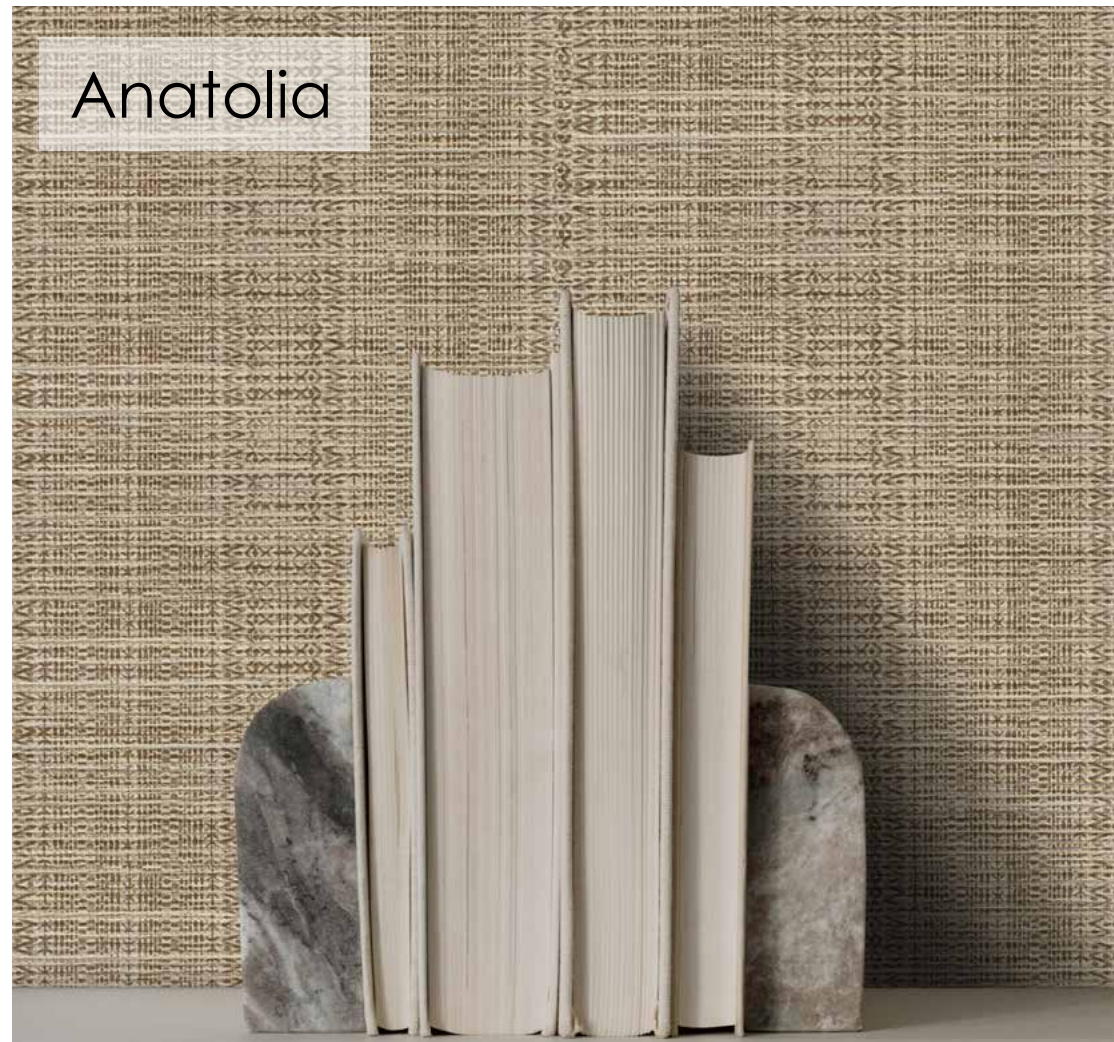

CM151-2828

CM151-2827

COMMAND WALLCOVERINGS

CM151-2837

CM151-2836

CM151-2829

Anatolia

Weight: 20 oz | Width: 52/54" | Backing: Osnaburg | Match: Random
30 LY Bolts | Class A Fire Rated | Custom Colors and Weights Available