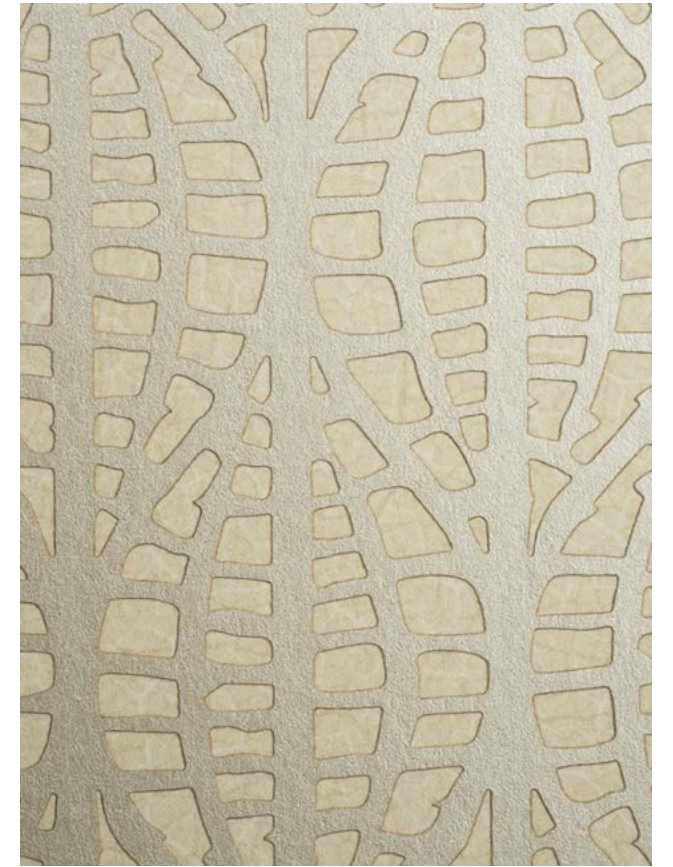

PRIMAVERA

SPECIFICATION

Name:	Primavera	Composition:	woodpulp : 70%
Width Approx:	137 cm - 54"		polyester : 30%
Weight Approx:	gr/m¹ : 360	Repeat:	height : 22.8 cm - 90"
	oz/lmyd : 11.6		width : 45.7 cm - 18.0"
		Hanging:	on repeat
			use a rubber roller instead of a spatula

67-1822