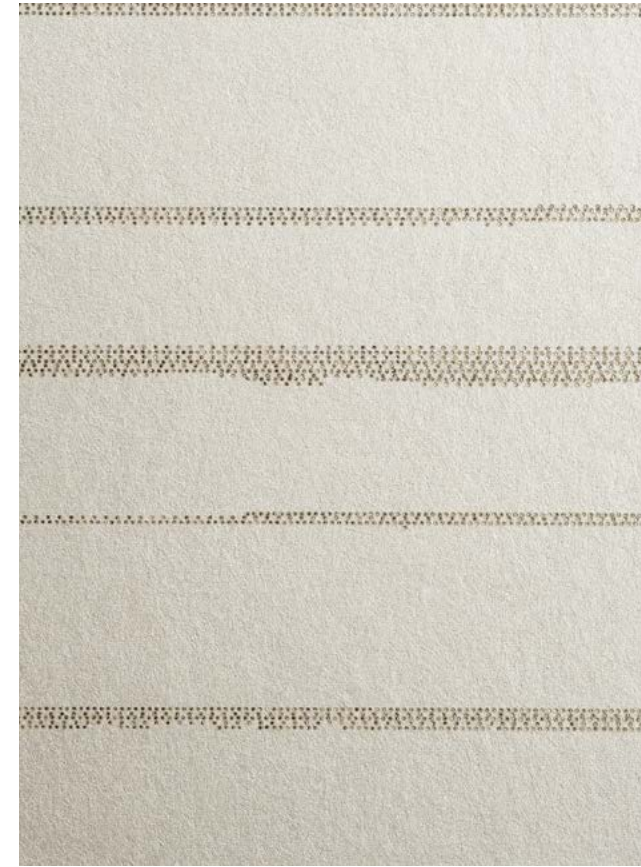

67-1748

67-1749

TIFFANY

SPECIFICATION

| | | | |
|-----------------------|-------------------------|---------------------|--|
| Name: | Tiffany | Composition: | woodpulp : 70% |
| Width Approx: | 137 cm - 54" | | polyester : 30% |
| Weight Approx: | gr/m ¹ : 470 | Repeat: | height : 42.6 cm - 16.8" |
| | oz/lmyd : 15.2 | | width : no |
| | | Hanging: | on repeat |
| | | | use a rubber roller instead of a spatula |