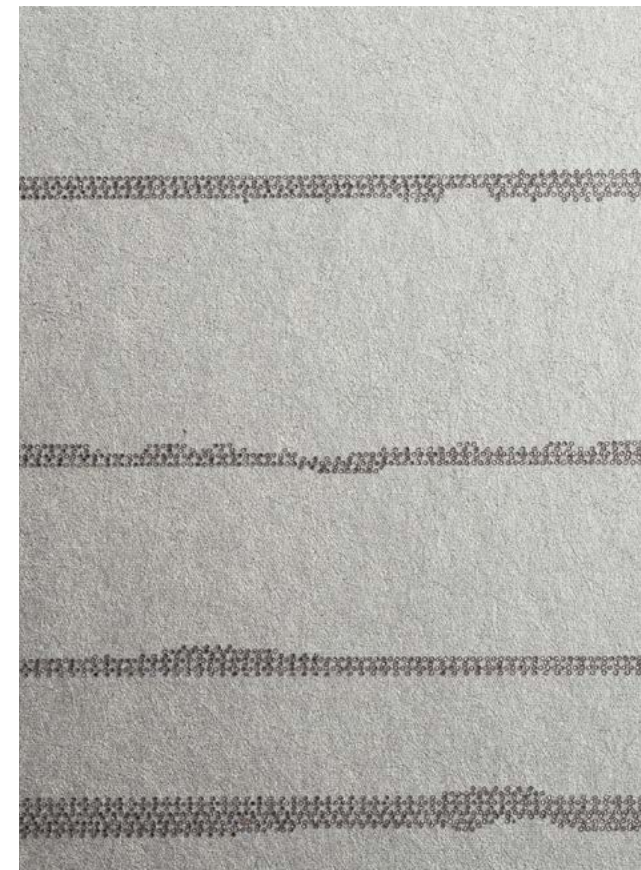

TIFFANY

SPECIFICATION

Name:	Tiffany	Composition:	woodpulp : 70%
Width Approx:	137 cm - 54"		polyester : 30%
Weight Approx:	gr/m¹ : 470	Repeat:	height : 42.6 cm - 16.8"
	oz/lmyd : 15.2		width : no
		Hanging:	on repeat
			use a rubber roller instead of a spatula

67-1793