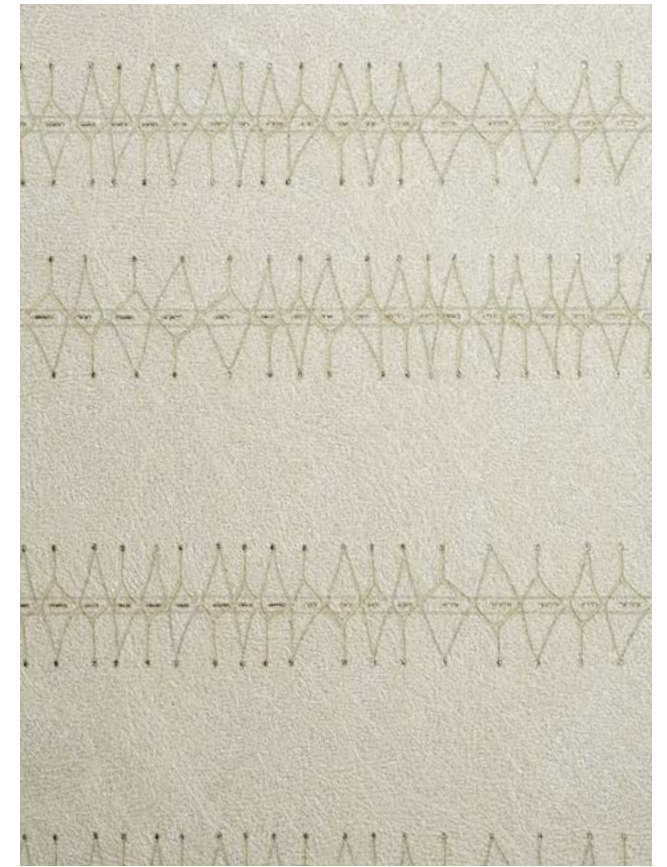

SASHIKO

SPECIFICATION

Name:	Sashiko	Composition:	woodpulp : 60%
Width Approx:	137 cm - 54"		polyester : 40%
Weight Approx:	gr/m¹ : 540	Repeat:	height : 20.0 cm - 7.9"
	oz/lmyd : 17.4		width : no
		Hanging:	on repeat
			use a rubber roller instead of a spatula

67-1871