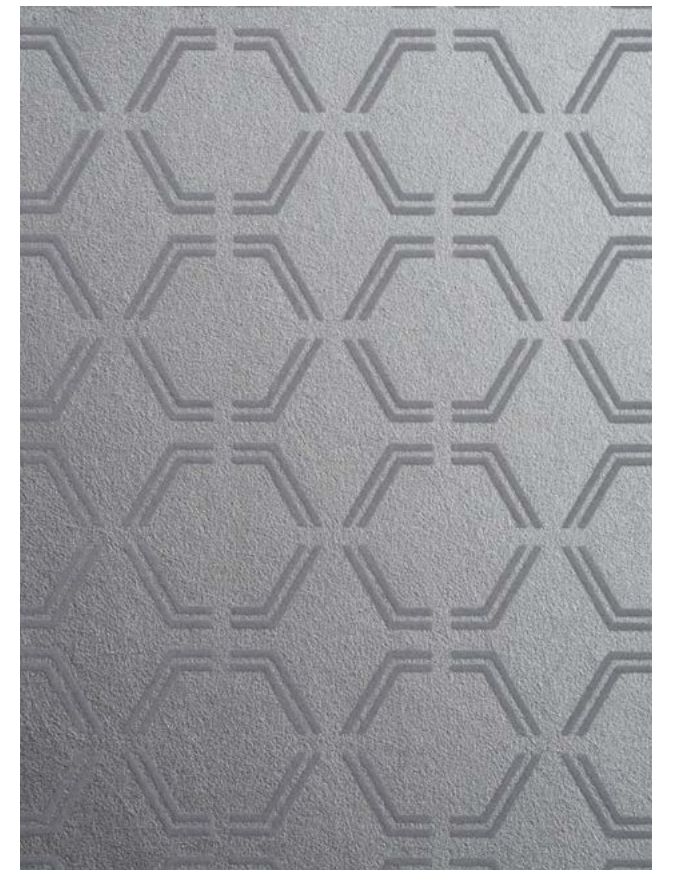

67-1763

67-1760

67-1761

67-1762

67-1764

SAMSARA

SPECIFICATION

| | | | |
|-----------------------|-------------------------|---------------------|---|
| Name: | Rondo | Composition: | woodpulp : 70% |
| Width Approx: | 137 cm - 54" | | polyester : 30% |
| Weight Approx: | gr/m ¹ : 300 | Repeat: | height : 5.4 cm - 2.1" |
| | oz/lmyd : 9.7 | | width : 5.7 cm - 2.2" |
| | | Hanging: | on repeat use a rubber roller instead of a spatula |