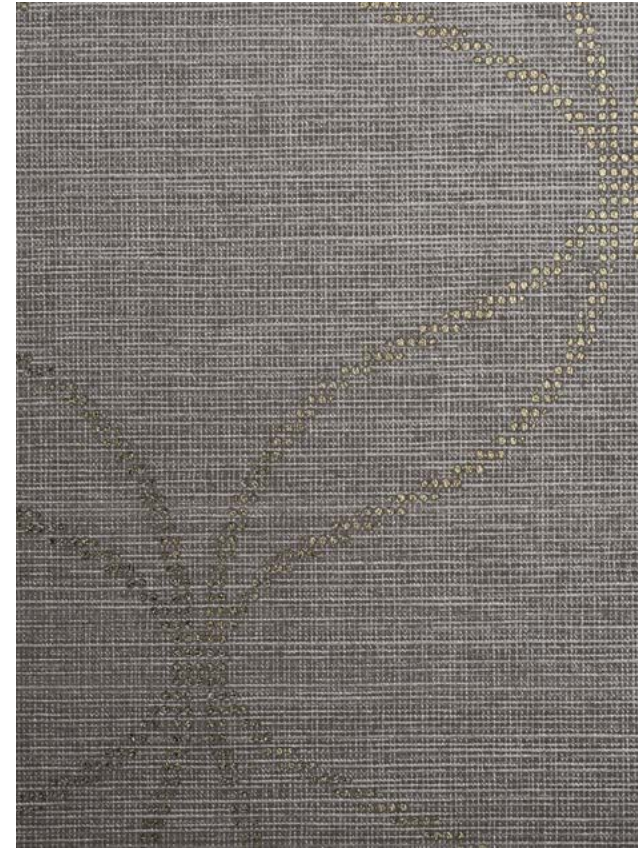

67-1668

67-1669

VENETIAN

SPECIFICATION

| | | | |
|-----------------------|-------------------------|---------------------|--|
| Name: | Venetian | Composition: | woodpulp : 70% |
| Width Approx: | 137 cm - 54" | | polyester : 30% |
| Weight Approx: | gr/m ¹ : 440 | Repeat: | height : 25.6 cm - 10.1" |
| | oz/lmyd : 14.2 | | width : 23.0 cm - 9.1" |
| | | Hanging: | on repeat |
| | | | use a rubber roller instead of a spatula |