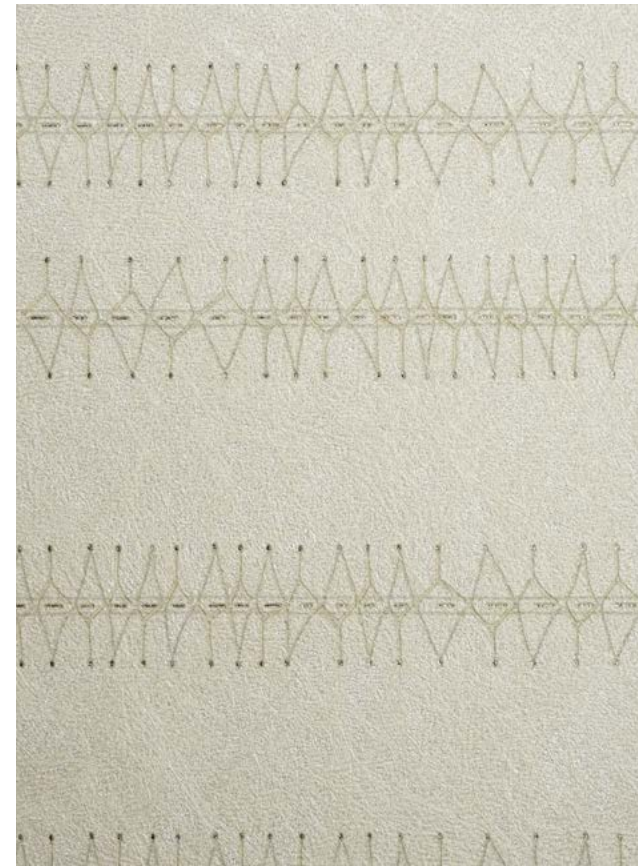

SASHIKO

SPECIFICATION

Name:	Sashiko	Composition:	woodpulp : 60%
Width Approx:	137 cm - 54"		polyester : 40%
Weight Approx:	gr/m¹ : 540	Repeat:	height : 20.0 cm - 7.9"
	oz/lmyd : 17.4		width : no
		Hanging:	on repeat
			use a rubber roller instead of a spatula

67-1870