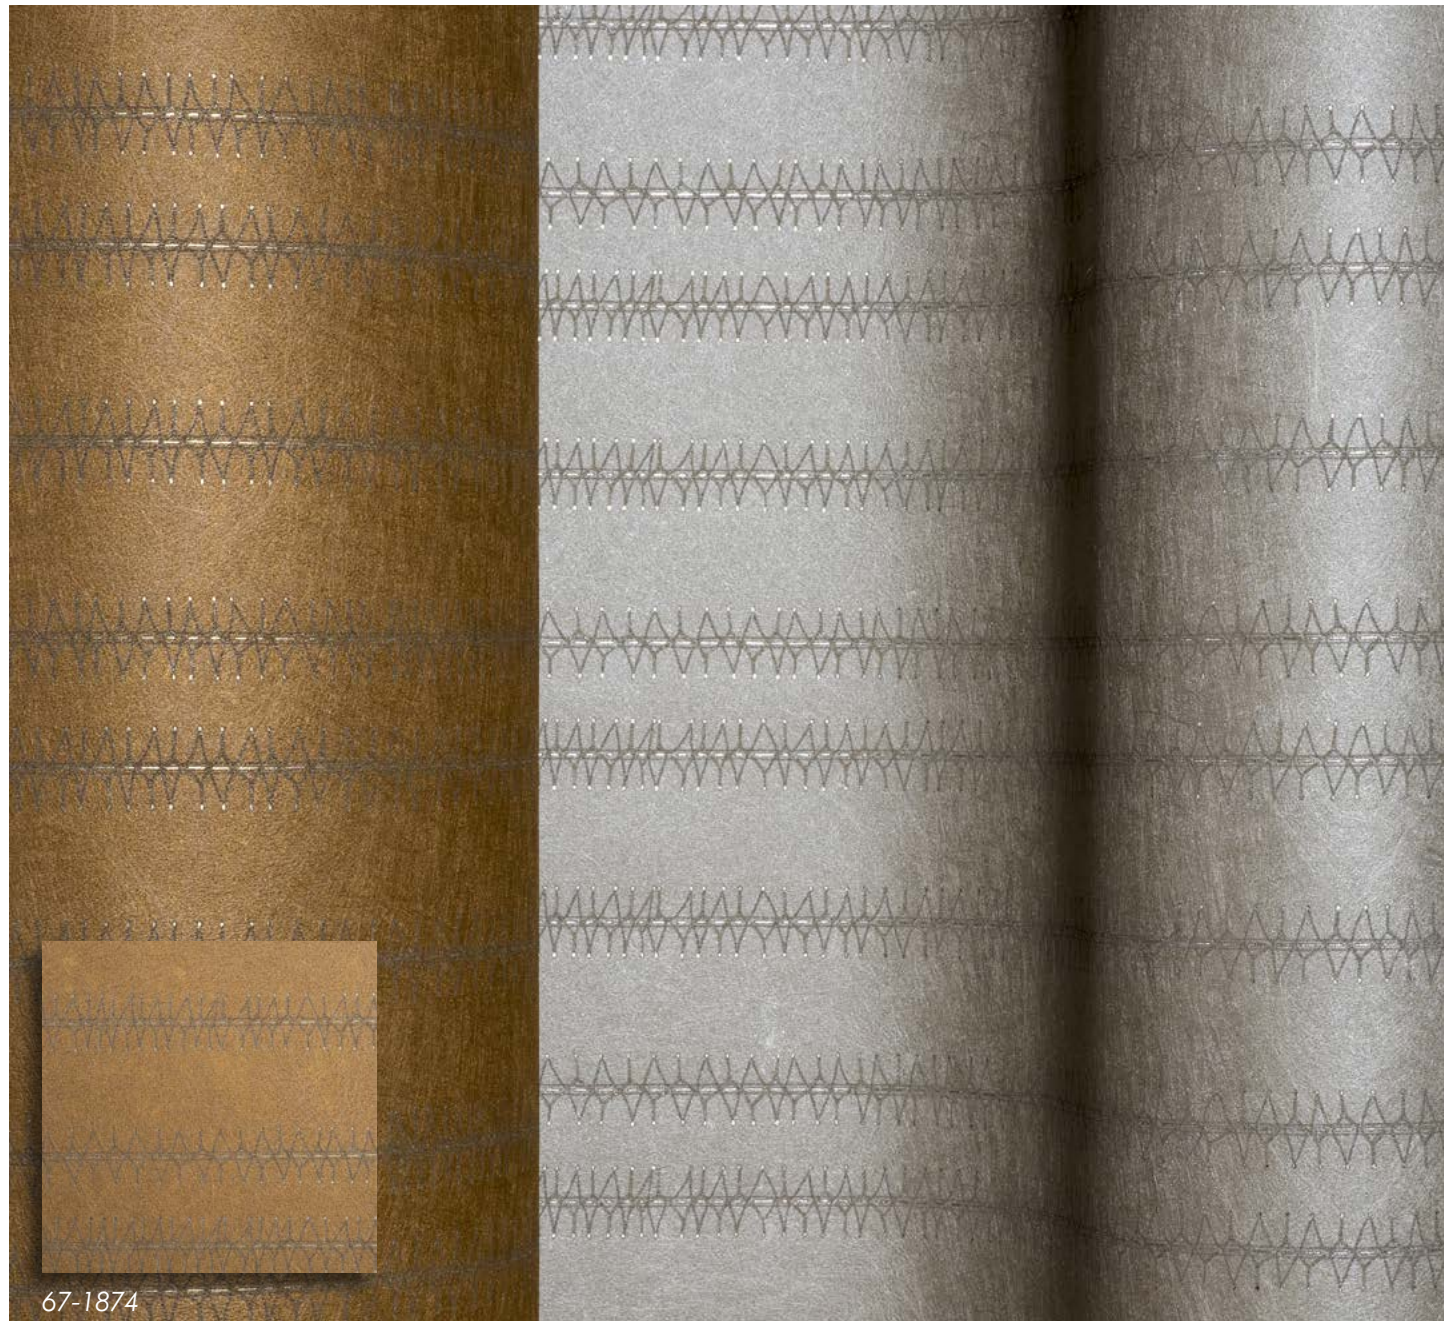

SASHIKO

SPECIFICATION

Name:	Sashiko	Composition:	woodpulp : 60%
Width Approx:	137 cm - 54"		polyester : 40%
Weight Approx:	gr/m¹ : 540	Repeat:	height : 20.0 cm - 7.9"
	oz/lmyd : 17.4		width : no
		Hanging:	on repeat
			use a rubber roller instead of a spatula

67-1874