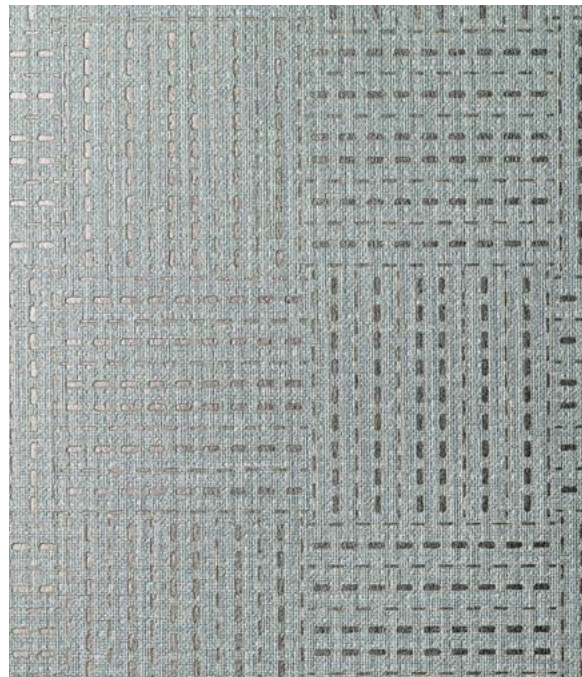

Meshlin

68-2183

Width: 54" | Weight: 17.7 | Thickness: .60 mm | Repeat: Yes | Hanging: Repeat | Roll: 55 | Class A Fire Rated