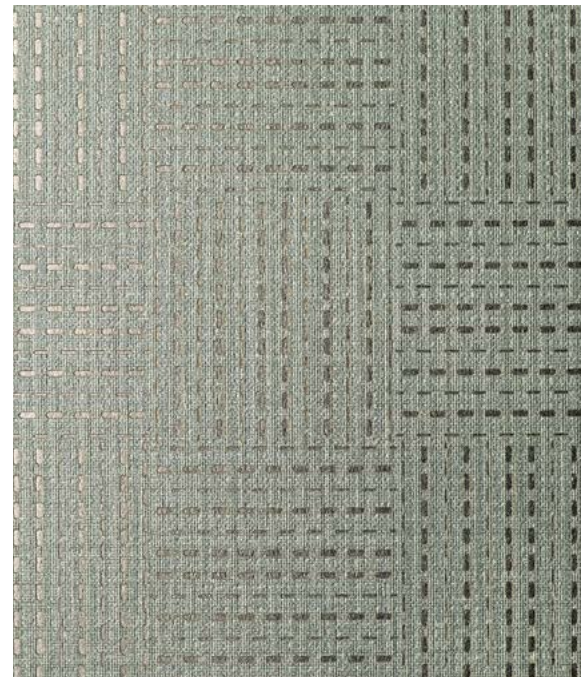

Meshlin

68-2184

Width: 54" | Weight: 17.7 | Thickness: .60 mm | Repeat: Yes | Hanging: Repeat | Roll: 55 | Class A Fire Rated