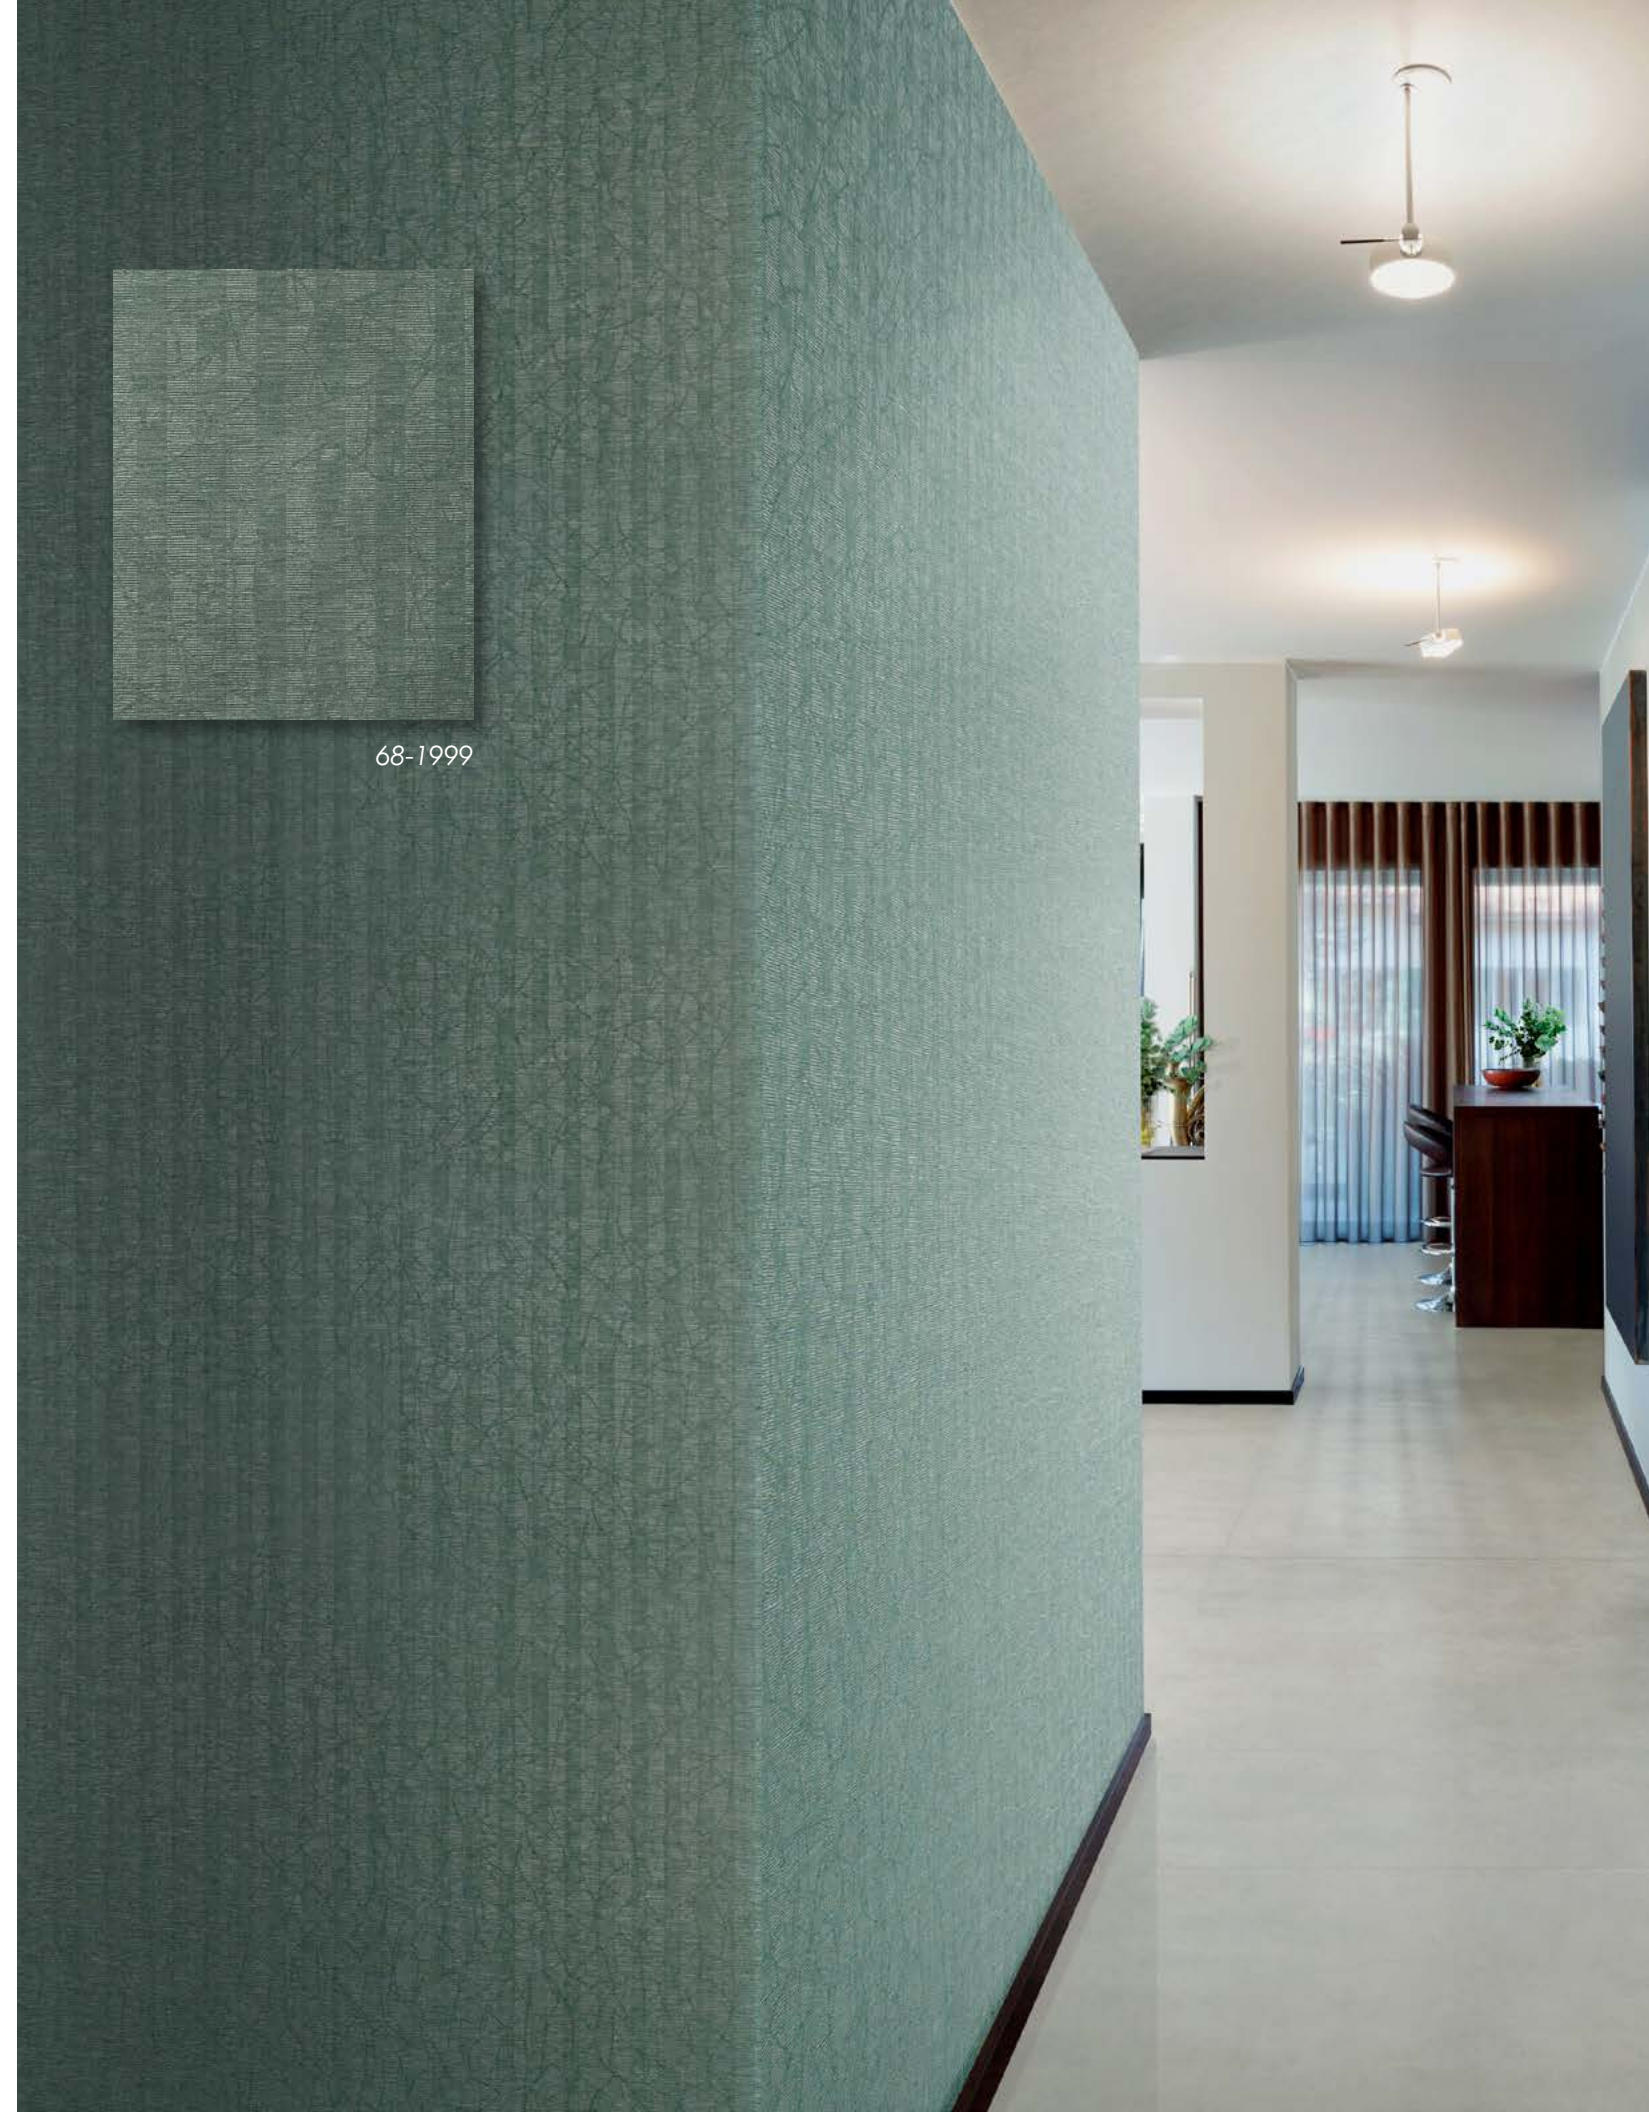

68-1997

68-1998

68-1999

Width: 54" | Weight: 17.4 | Thickness: .60 mm | Repeat: No | Hanging: Random | Roll: 55 | Class A Fire Rated

Eurolin

68-2000

68-2001

68-2002