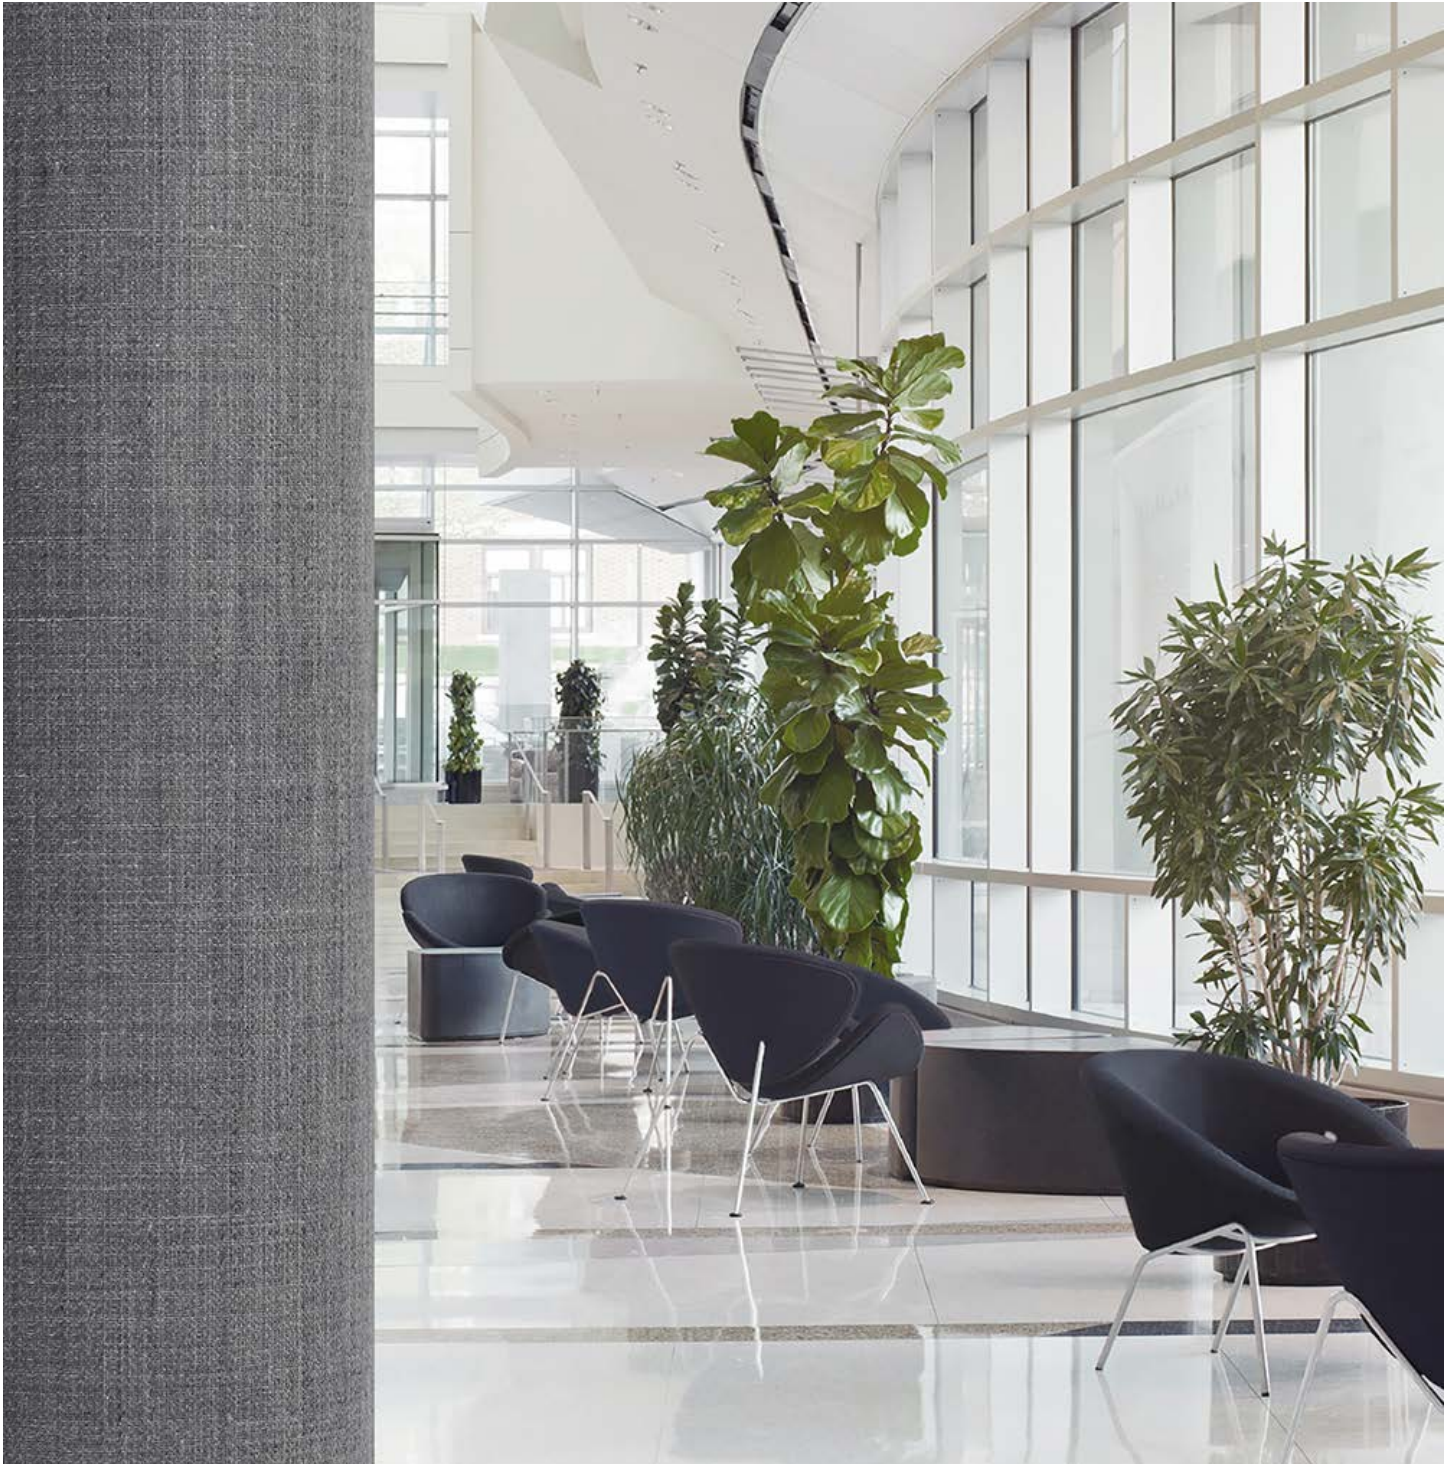

Tailored Linen

Collection

The Tailored Linen collection has a luxurious look and feel and is a truly sustainable and environmentally-friendly product. In total, this new line offers 22 designs which are all pre-trimmed at 54" to ensure effortless installation to transform any wall in any space.