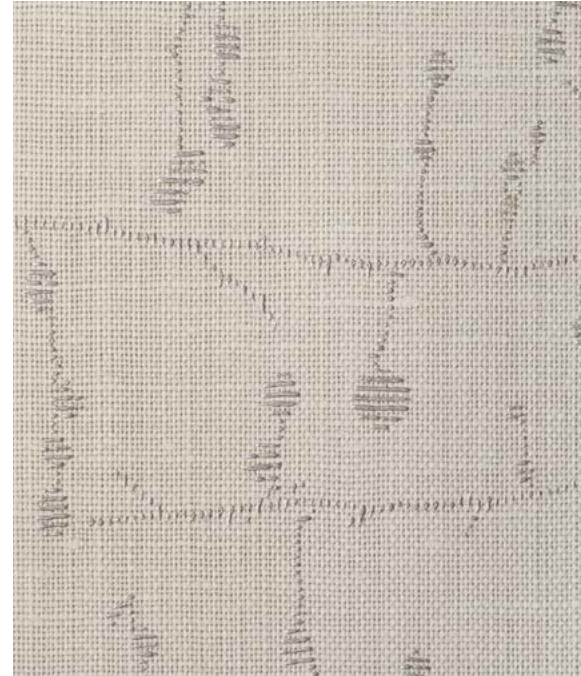

68-2182

68-2183

68-2184

68-2180

Width: 54" | Weight: 17.7 | Thickness: .60 mm | Repeat: Yes | Hanging: Repeat | Roll: 55 | Class A Fire Rated

Ivylin

68-2190

68-2192