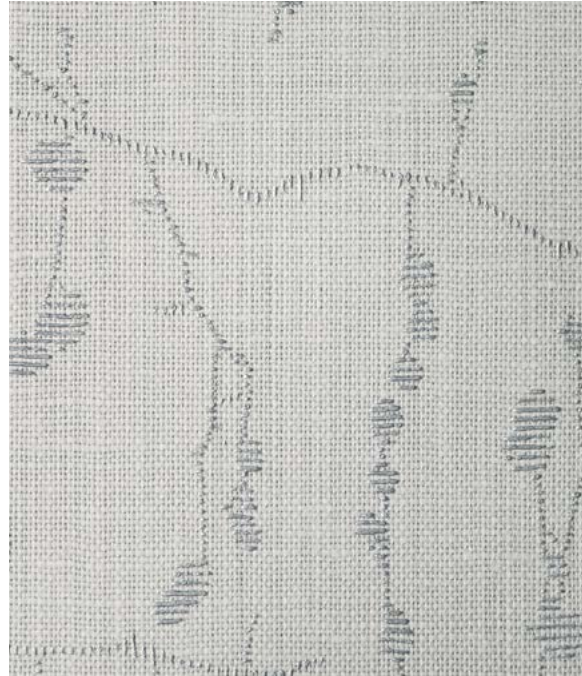

68-2182

68-2183

68-2184

68-2180

Width: 54" | Weight: 17.7 | Thickness: .60 mm | Repeat: Yes | Hanging: Repeat | Roll: 55 | Class A Fire Rated

Ivylin

68-2190

68-2192