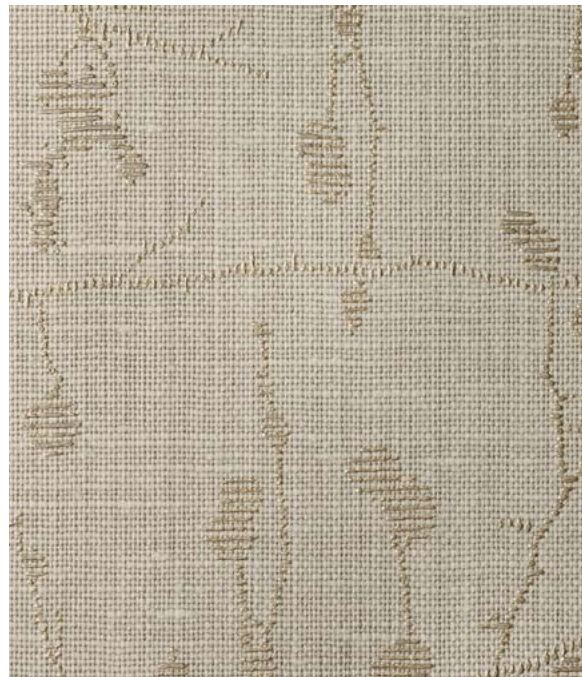

68-2182

68-2183

68-2184

68-2180

Width: 54" | Weight: 17.7 | Thickness: .60 mm | Repeat: Yes | Hanging: Repeat | Roll: 55 | Class A Fire Rated

Ivylin

68-2190

68-2192