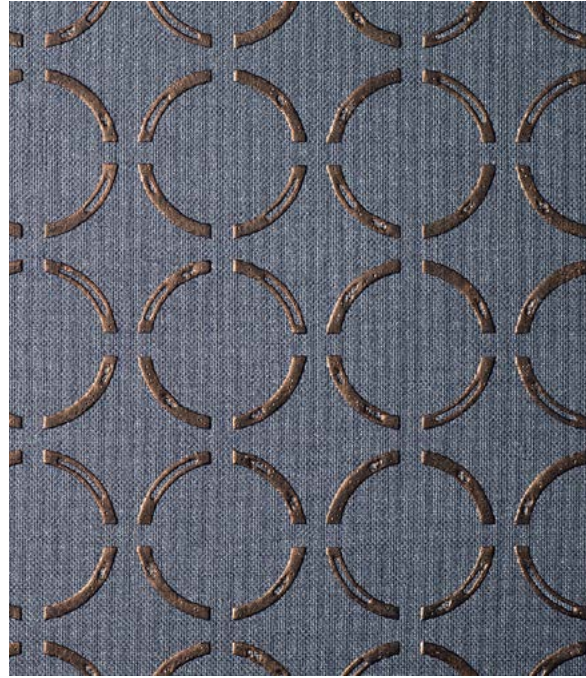

Ringolin

68-2100