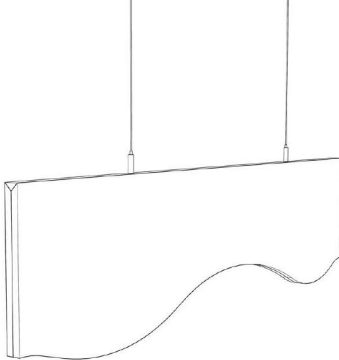

Designs

4 Foot