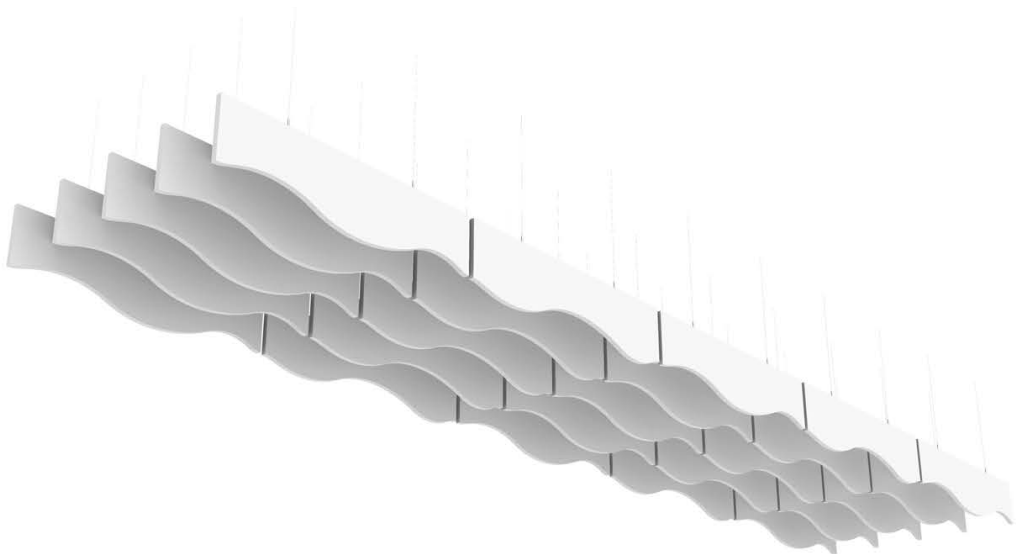

Designs

4 Foot