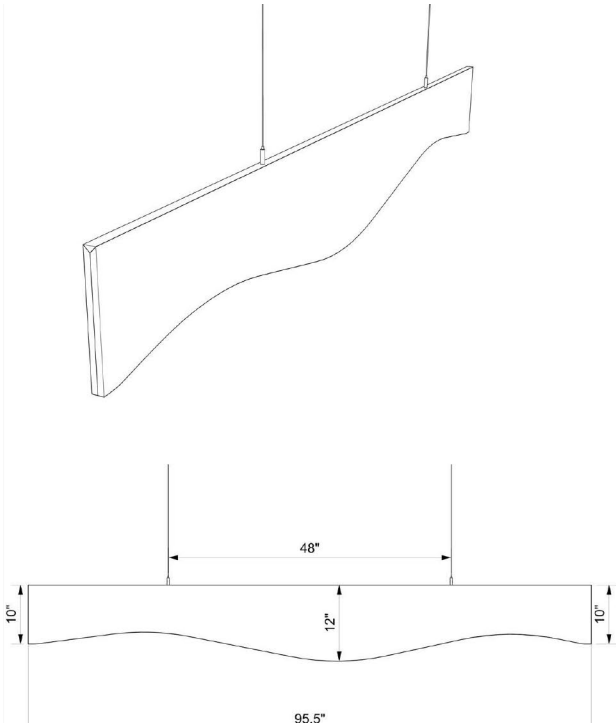

## Mode Acoustic Felt Ceiling Baffle Wave

For years, designers have searched for a ceiling solution that offers greater freedom and creative expression — and the Mode Acoustic Felt Ceiling Baffle Wave answers that call. With the ability to form dynamic, three-dimensional curves and interwoven configurations, Wave opens new possibilities in ceiling design. It's also incredibly lightweight — just a third the weight of traditional acoustic panels — making it easier to install and more efficient to ship. Crafted from recycled plastic bottles, it's 100% recyclable and naturally Red List compliant, making Wave as sustainable as it is visually striking.

# Specifications

<b>Product Name</b>	Mode Acoustic Felt Ceiling Baffle Wave
<b>Content</b>	100% Polyester (PET) with a minimum of 60% recycled content
<b>Thickness</b>	24mm
<b>Width</b>	47.5" or 95.5"
<b>Height</b>	12" max height
<b>Tolerance</b>	1/32"
<b>Weight</b>	1.1lbs per sq ft
<b>Edge</b>	Exposed Felt
<b>Sound Performance</b>	ASTM C423-17: NRC = 0.80
<b>Fire Performance</b>	Product made from Class A PET felt material tested under ASTM-84
<b>Variations</b>	Mode Felt uses an industry standard felting process. Slight and consistent variations in color and "heathering" should be expected when using this sustainable material. Slight imperfections are within normal manufacturing tolerance and not visible in standard installations.
<b>Environmental</b>	Low VOC emissions, formaldehyde and phenol-free. Naturally Red List compliant.
<b>Maintenance</b>	Vacuum to remove any loose dirt or dust. You may use a soft or plastic bristle brush to loosen it. Avoid excess pressure. Compressed air can also be used to dust the material in difficult or large installations. If stains are present, you may saturate a lint-free cloth with a mild detergent or soap and water solution.
<b>Warranty</b>	10 years
<b>Unit of Sale</b>	Per unit

## 8 Foot

## 4 Foot