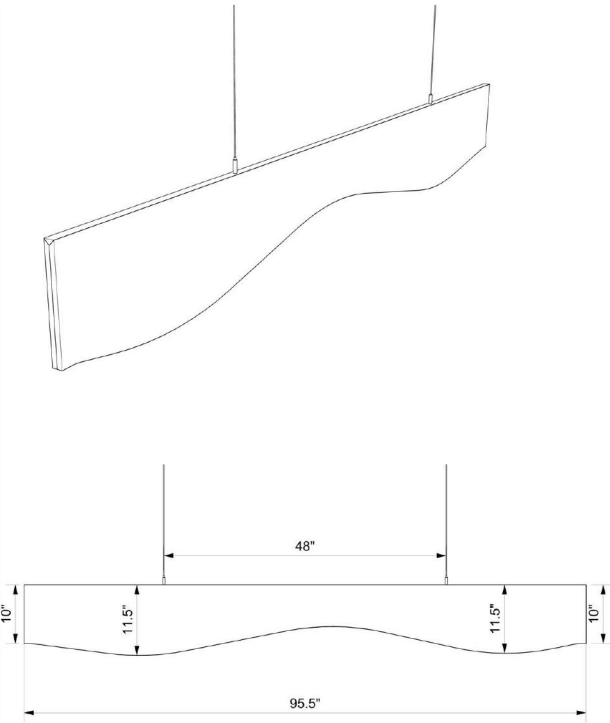

## Mode Acoustic Felt Ceiling Baffle Wave

For years, designers have searched for a ceiling solution that offers greater freedom and creative expression — and the Mode Acoustic Felt Ceiling Baffle Wave answers that call. With the ability to form dynamic, three-dimensional curves and interwoven configurations, Wave opens new possibilities in ceiling design. It's also incredibly lightweight — just a third the weight of traditional acoustic panels — making it easier to install and more efficient to ship. Crafted from recycled plastic bottles, it's 100% recyclable and naturally Red List compliant, making Wave as sustainable as it is visually striking.

# Specifications

<b>Product Name</b>	Mode Acoustic Felt Ceiling Baffle Wave
<b>Content</b>	100% Polyester (PET) with a minimum of 60% recycled content
<b>Thickness</b>	24mm
<b>Width</b>	47.5" or 95.5"
<b>Height</b>	12" max height
<b>Tolerance</b>	1/32"
<b>Weight</b>	1.1lbs per sq ft
<b>Edge</b>	Exposed Felt
<b>Sound Performance</b>	ASTM C423-17: NRC = 0.80
<b>Fire Performance</b>	Product made from Class A PET felt material tested under ASTM-84
<b>Variations</b>	Mode Felt uses an industry standard felting process. Slight and consistent variations in color and "heathering" should be expected when using this sustainable material. Slight imperfections are within normal manufacturing tolerance and not visible in standard installations.
<b>Environmental</b>	Low VOC emissions, formaldehyde and phenol-free. Naturally Red List compliant.
<b>Maintenance</b>	Vacuum to remove any loose dirt or dust. You may use a soft or plastic bristle brush to loosen it. Avoid excess pressure. Compressed air can also be used to dust the material in difficult or large installations. If stains are present, you may saturate a lint-free cloth with a mild detergent or soap and water solution.
<b>Warranty</b>	10 years
<b>Unit of Sale</b>	Per unit

## 8 Foot

## 4 Foot