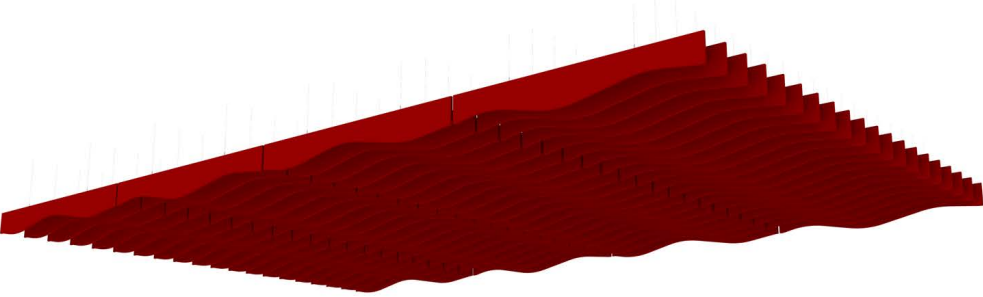

Designs

8 Foot