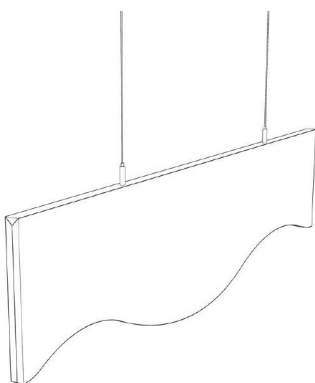

Designs

4 Foot