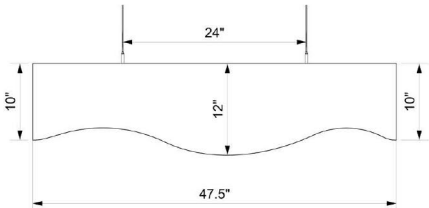

Designs

4 Foot