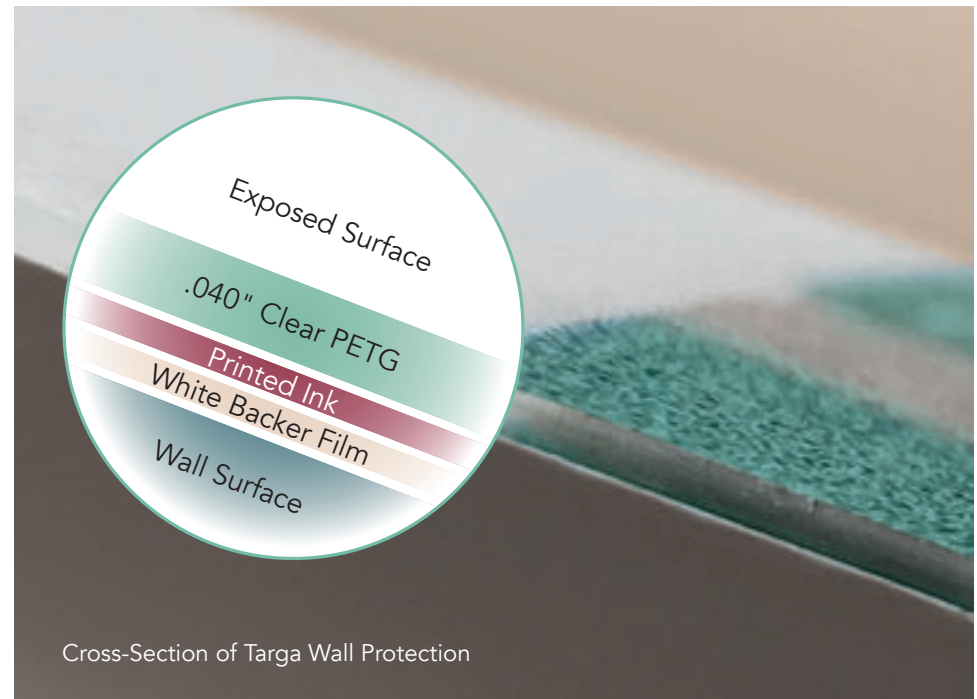

Targa Wall Protection

Integrated Protection Seamless Design

Targa is a durable wall protection solution designed for high-traffic environments. It delivers impact resistance and long-term performance while maintaining a clean, design-forward aesthetic.

Use Targa to protect interiors without interrupting the visual story of a space. Any Level design can be specified with Targa as its base material.

- **Impact-Resistant Surface**
- **Scrubbable & Easy to Maintain**
- **Senior Living**
- **Hospitality**
- **Education**

Targa Pricing Includes:

- ✓ All Art Costs & Basic Customization Services
- ✓ Free Shipping to the Continental U.S.
- ✓ All Required Primer, Adhesive, Caulk, & Trowel
- ✓ Limited Lifetime Warranty