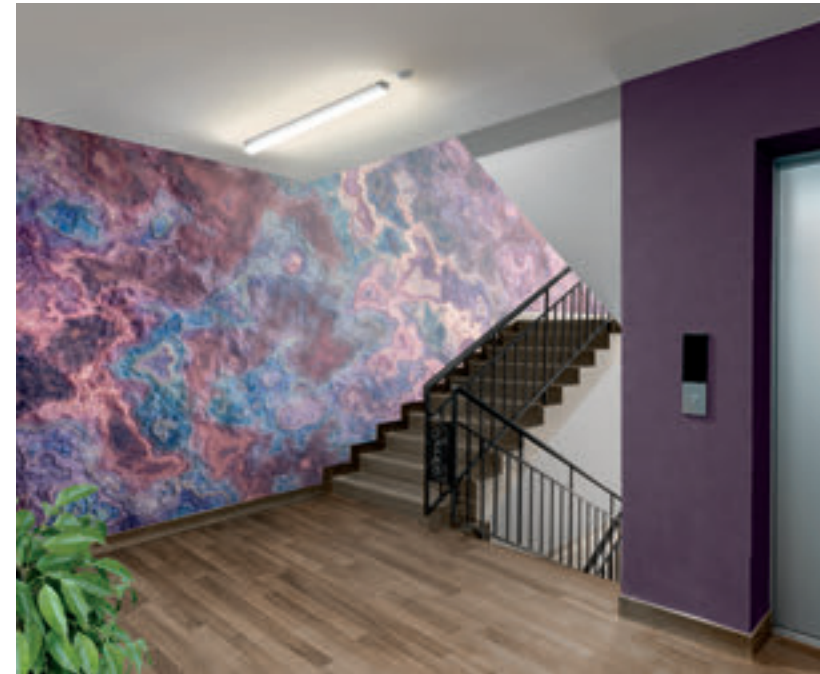

## Rotate It!

Have a tall, narrow space?

Try rotating your design 90°. Many of our textural designs like *Caliche* work great in either orientation.

L19-0103 Caliche - Amethyst

L19-0101MW Caliche - Forest Floor