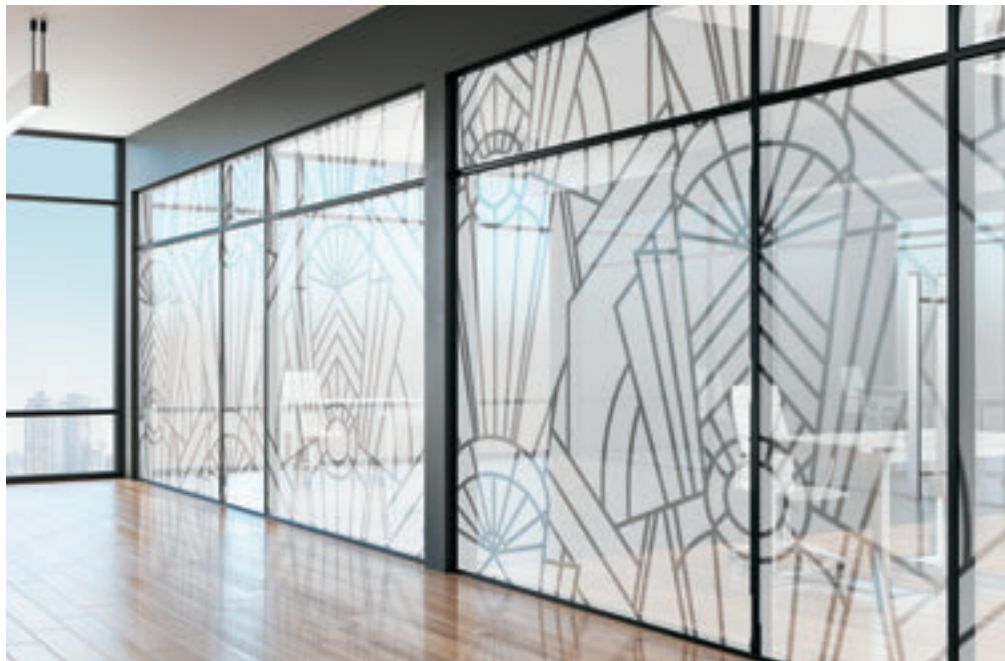

L19-2305W Golden Age - Window Film

Privacy & Safety

Do you need **quick, affordable privacy**? Our **Standard Repeat Window Film** is a curated selection of repeat-pattern designs that feature white or frosted ink effects (and color customizations).

Sold by the roll and installed horizontally across the glass, they're a perfect budget option.