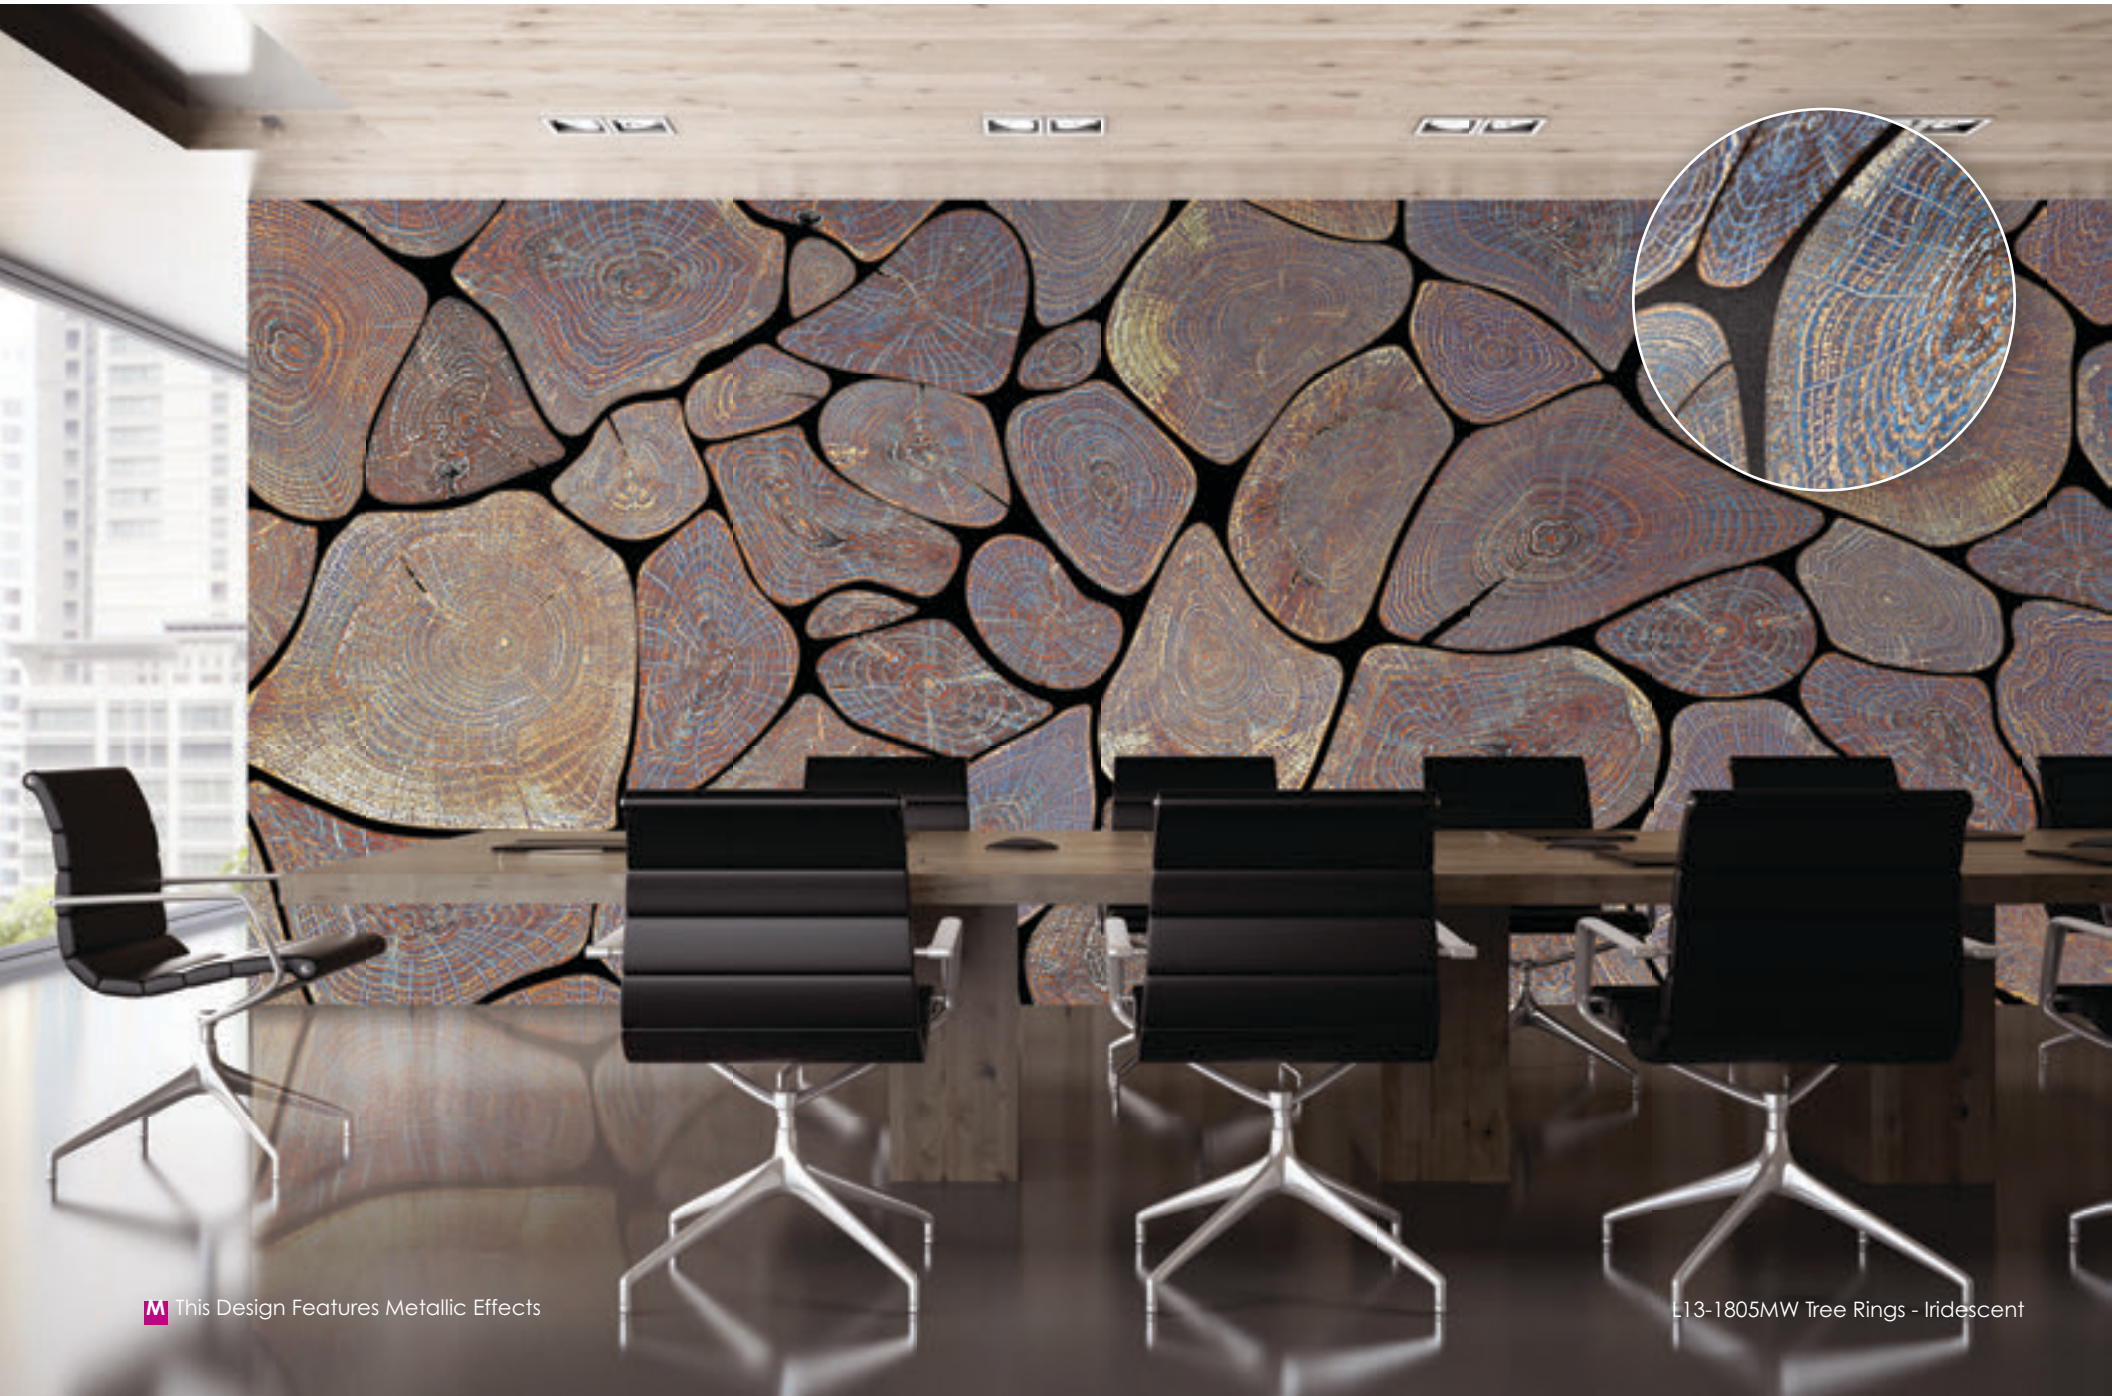

M This Design Features Metallic Effects

L13-1805MW Tree Rings - Iridescent